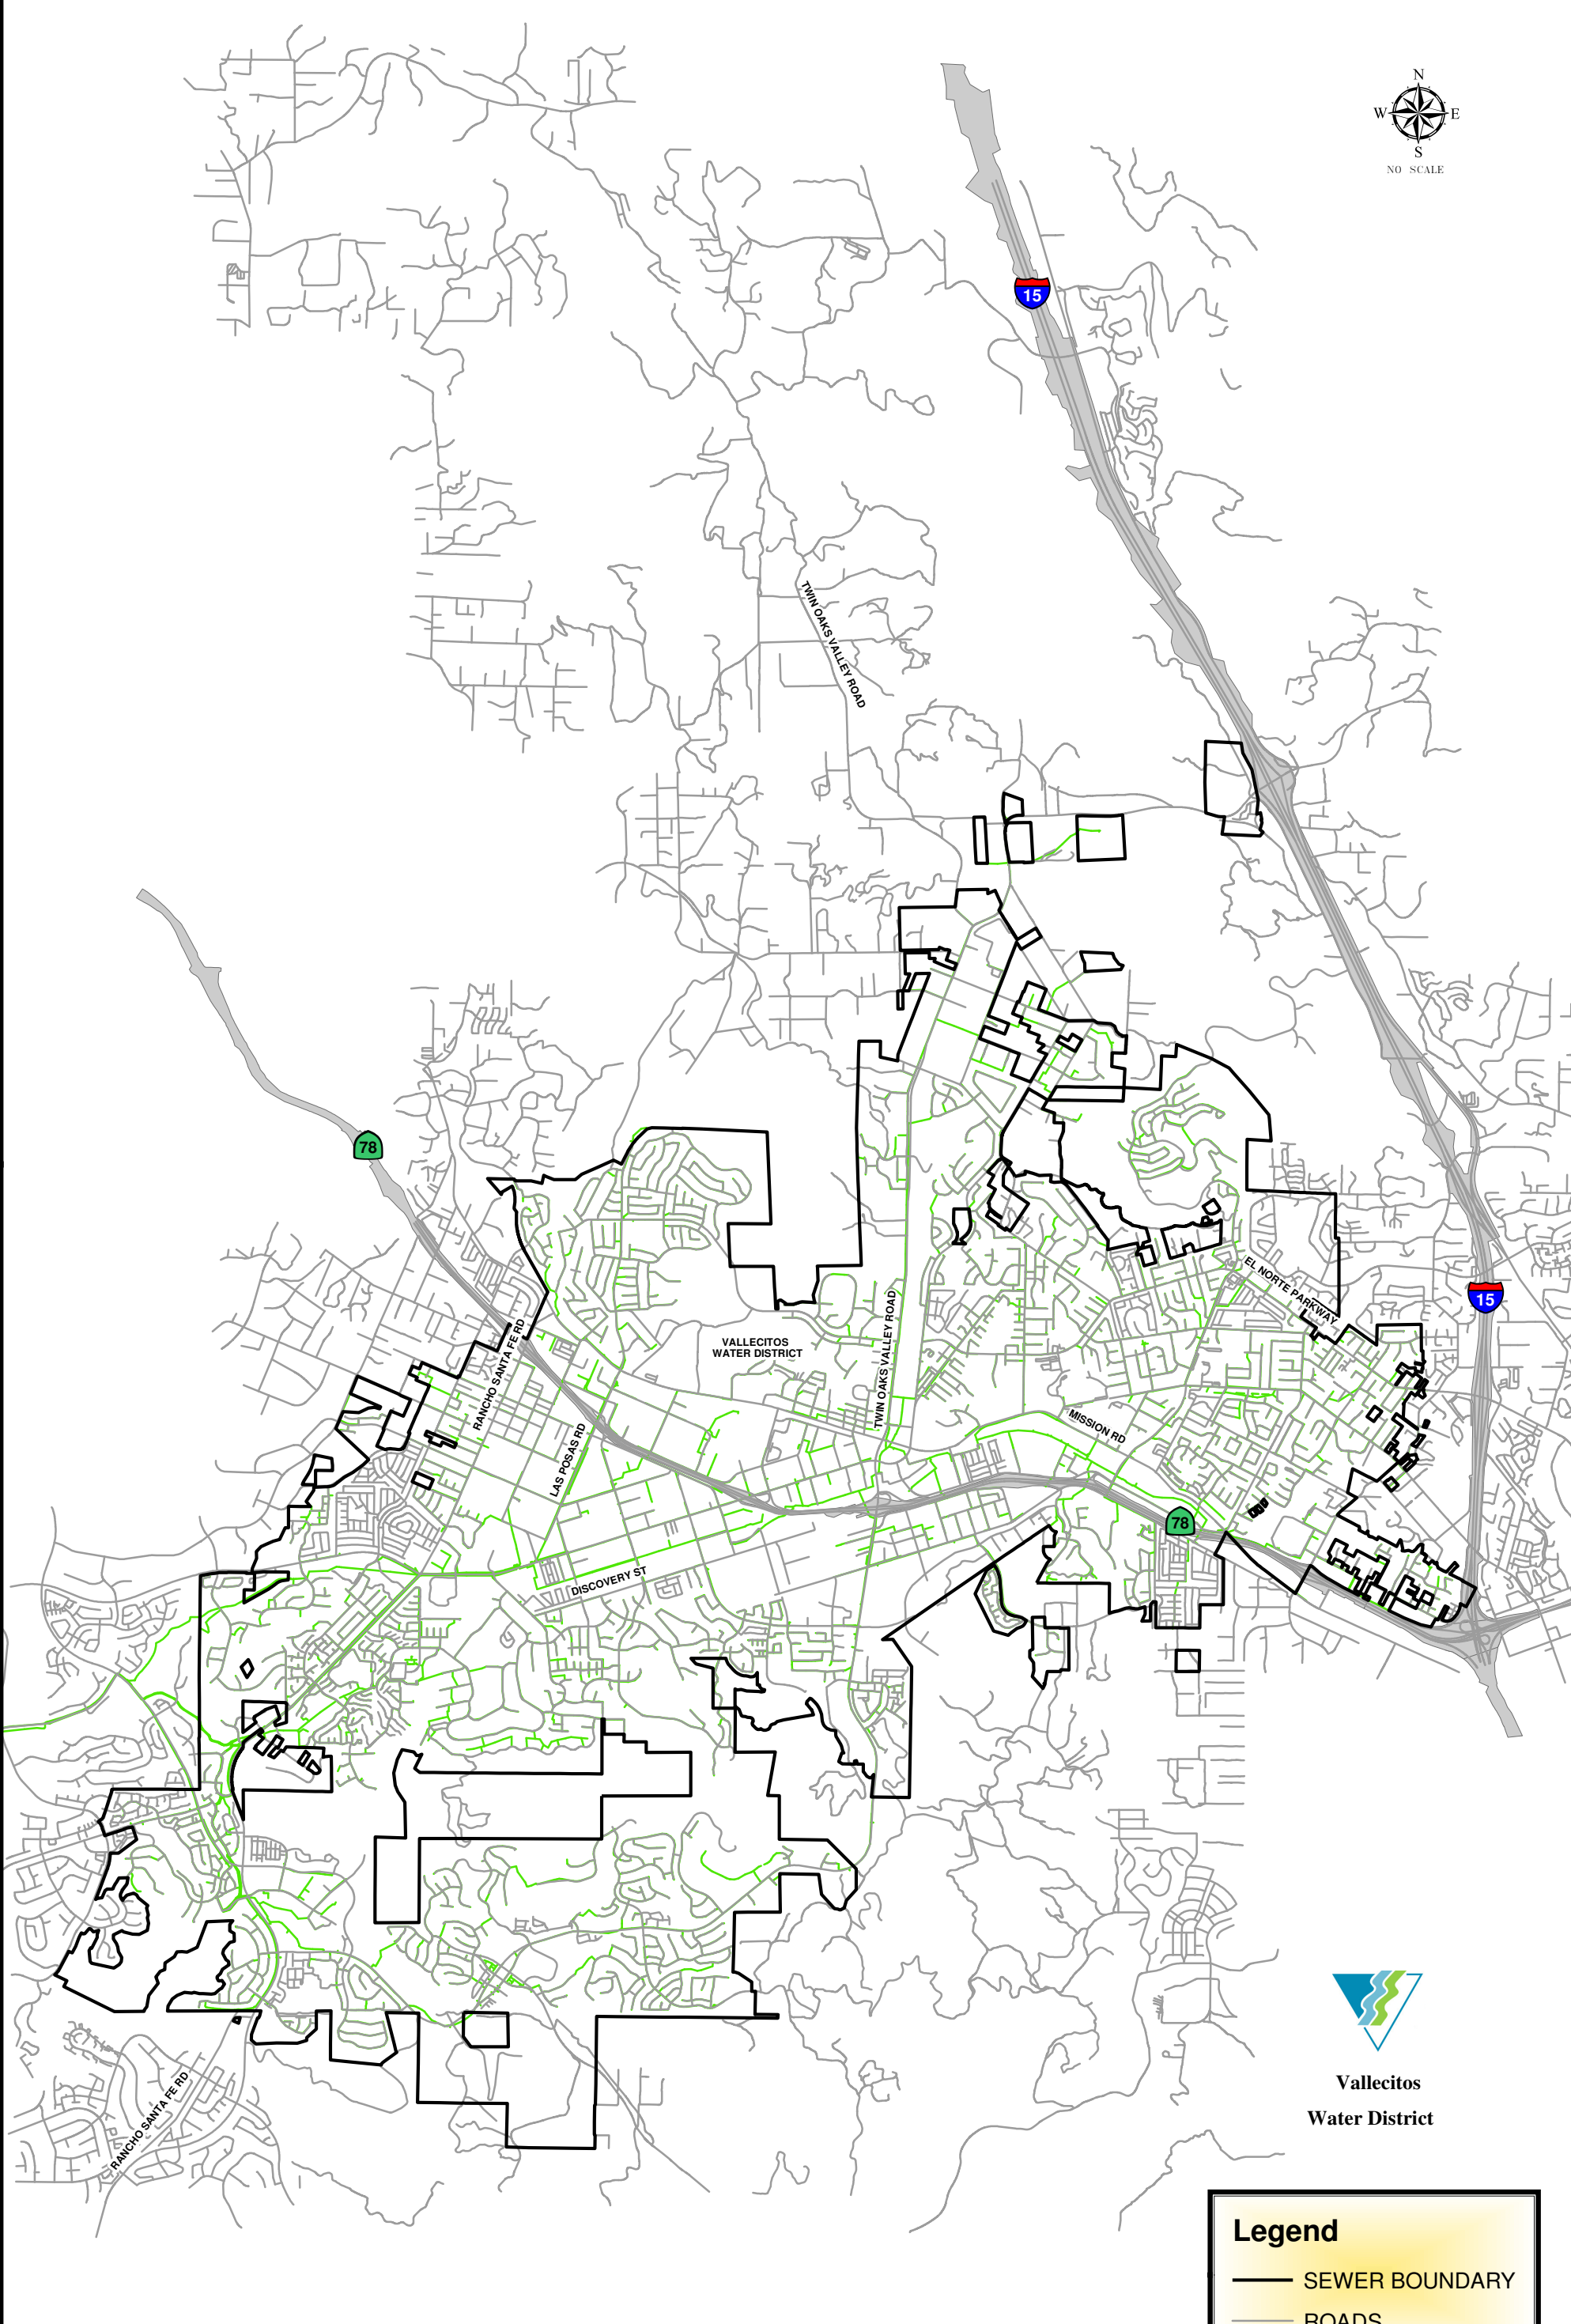

VALLECITOS WATER DISTRICT

Vallecitos
Water District

Legend

- SEWER BOUNDARY
- ROADS