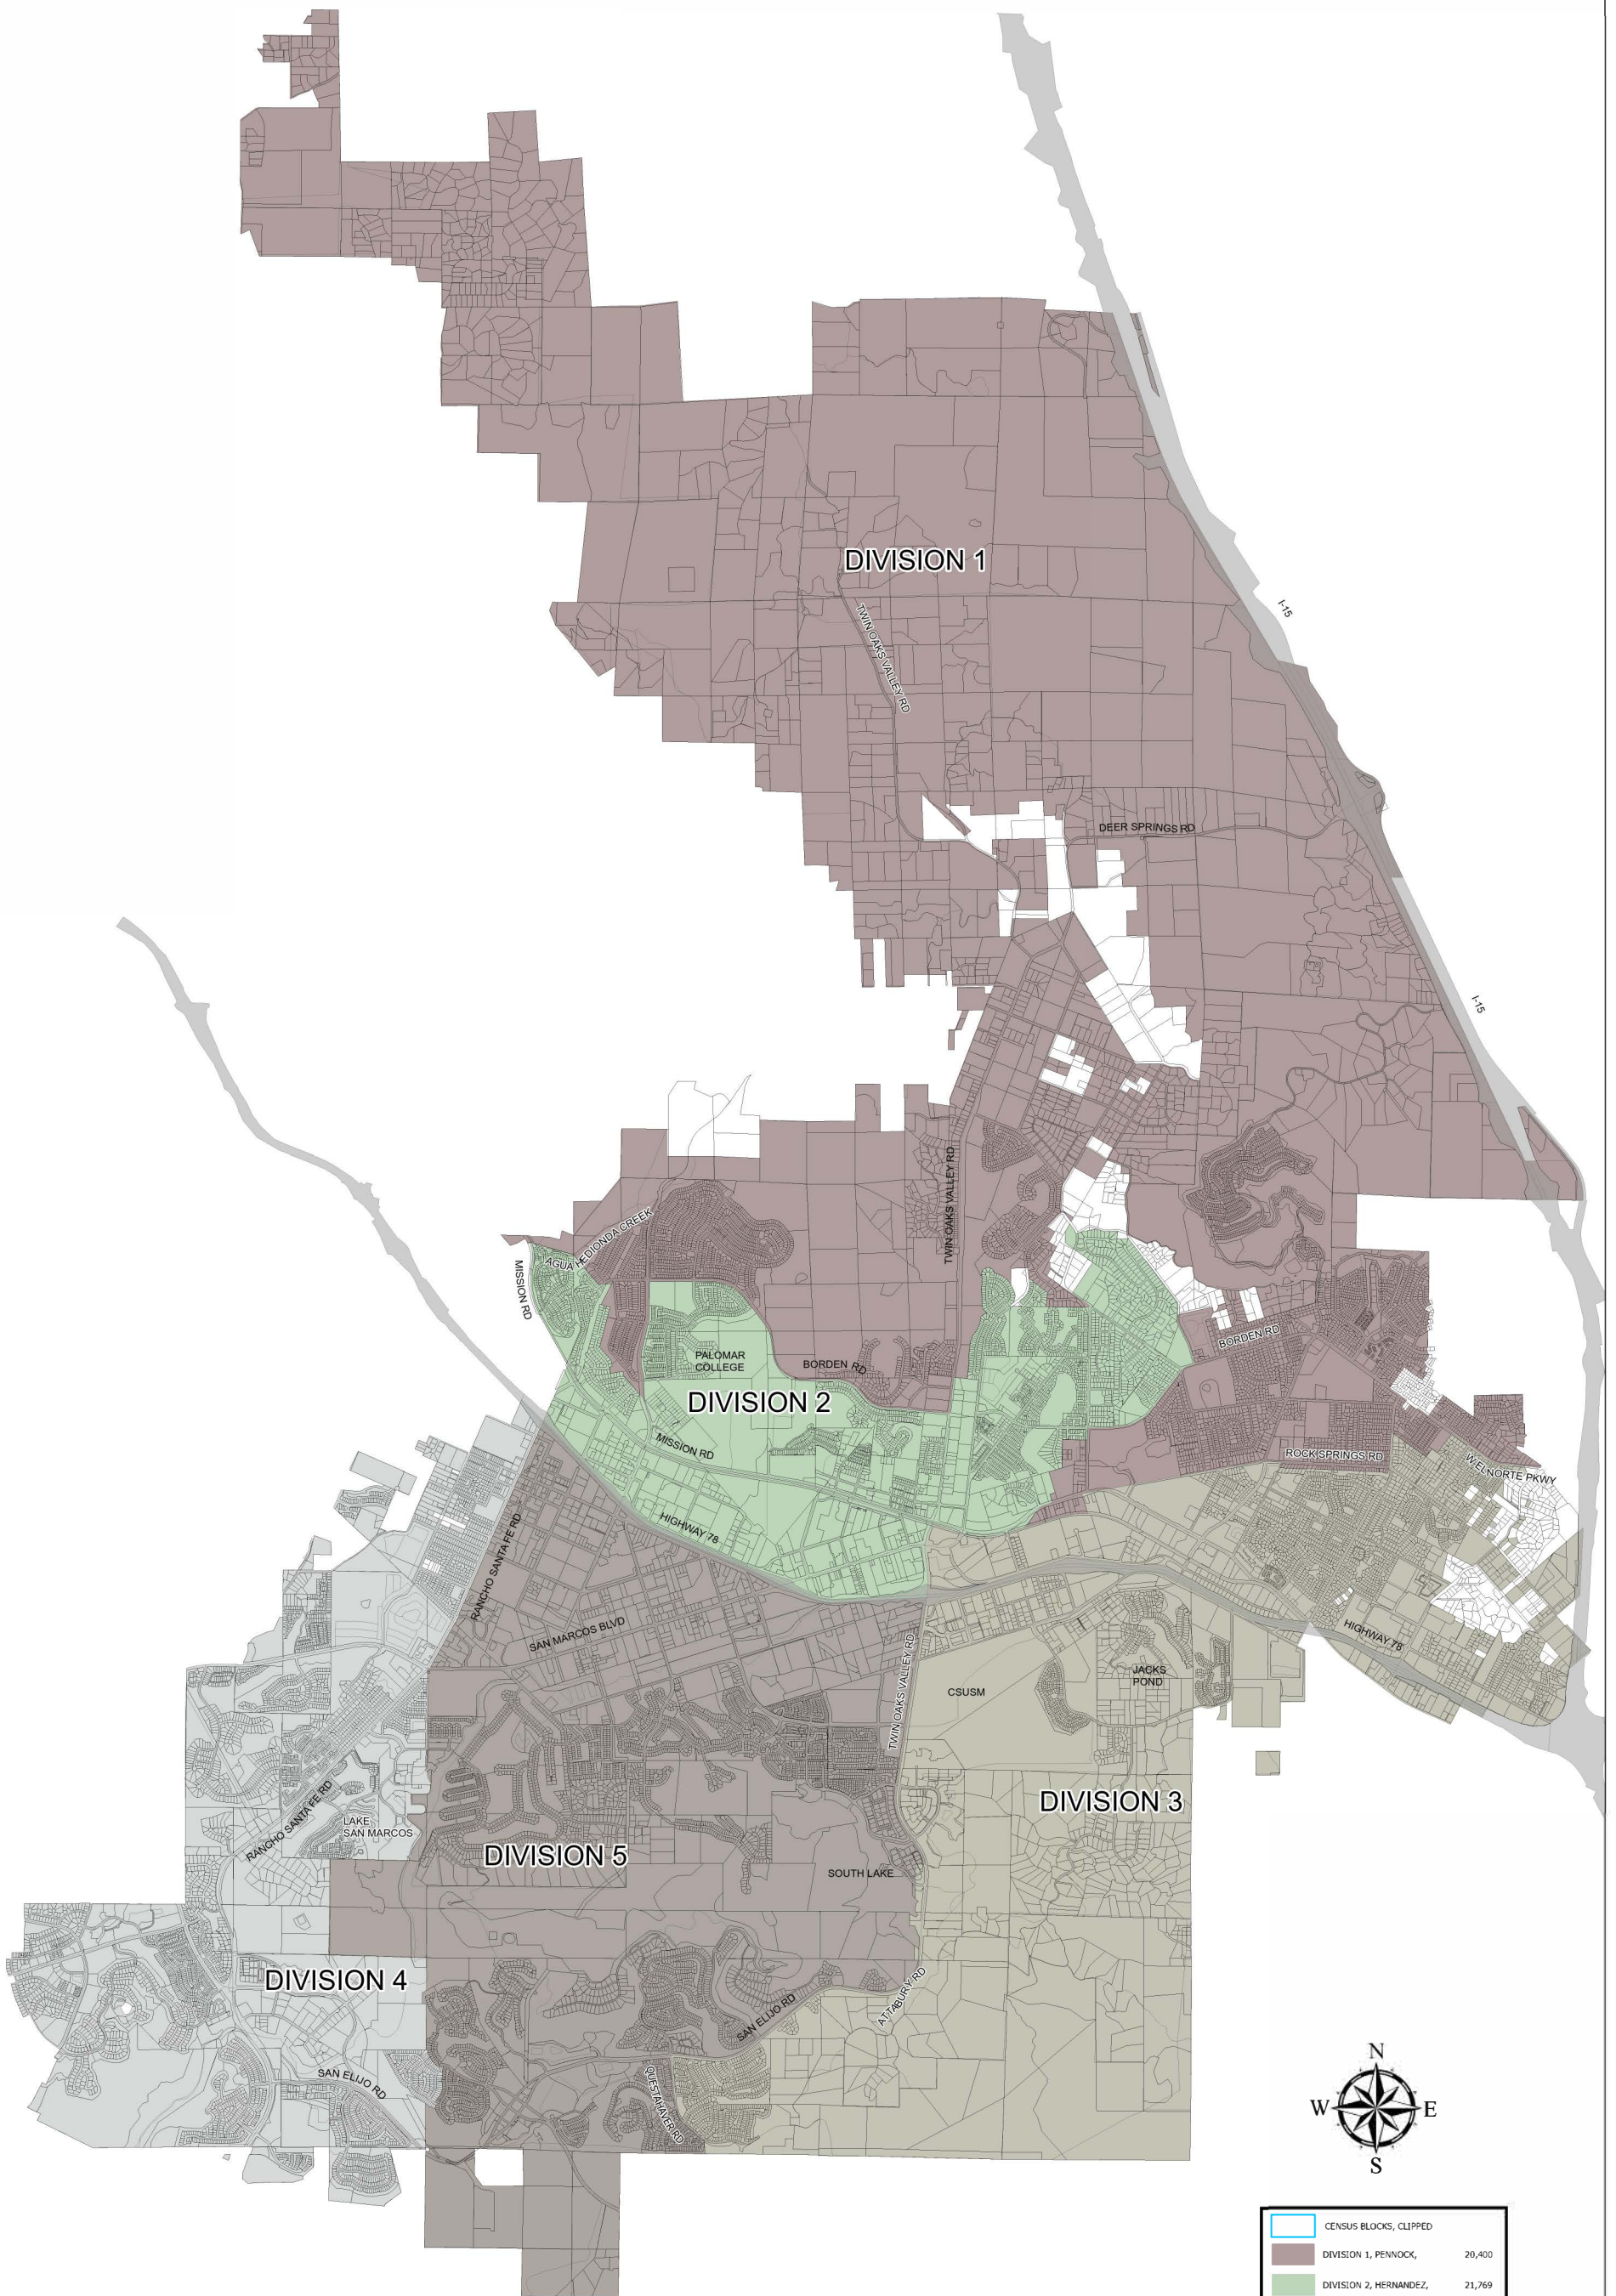

Voter Division Map 2020

CURRENT

	CENSUS BLOCKS, CLIPPED	
	DIVISION 1, PENNOCK,	20,400
	DIVISION 2, HERNANDEZ,	21,769
	DIVISION 3, ELITHARP,	20,736
	DIVISION 4, SANNELLA,	22,521
	DIVISION 5, BOYD-HODGSON,	22,964
	VVD Precincts	

DIVISION 1

DIVISION 2

DIVISION 3

NOT TO SCALE

DIVISION 4

DIVISION 5

NOT TO SCALE