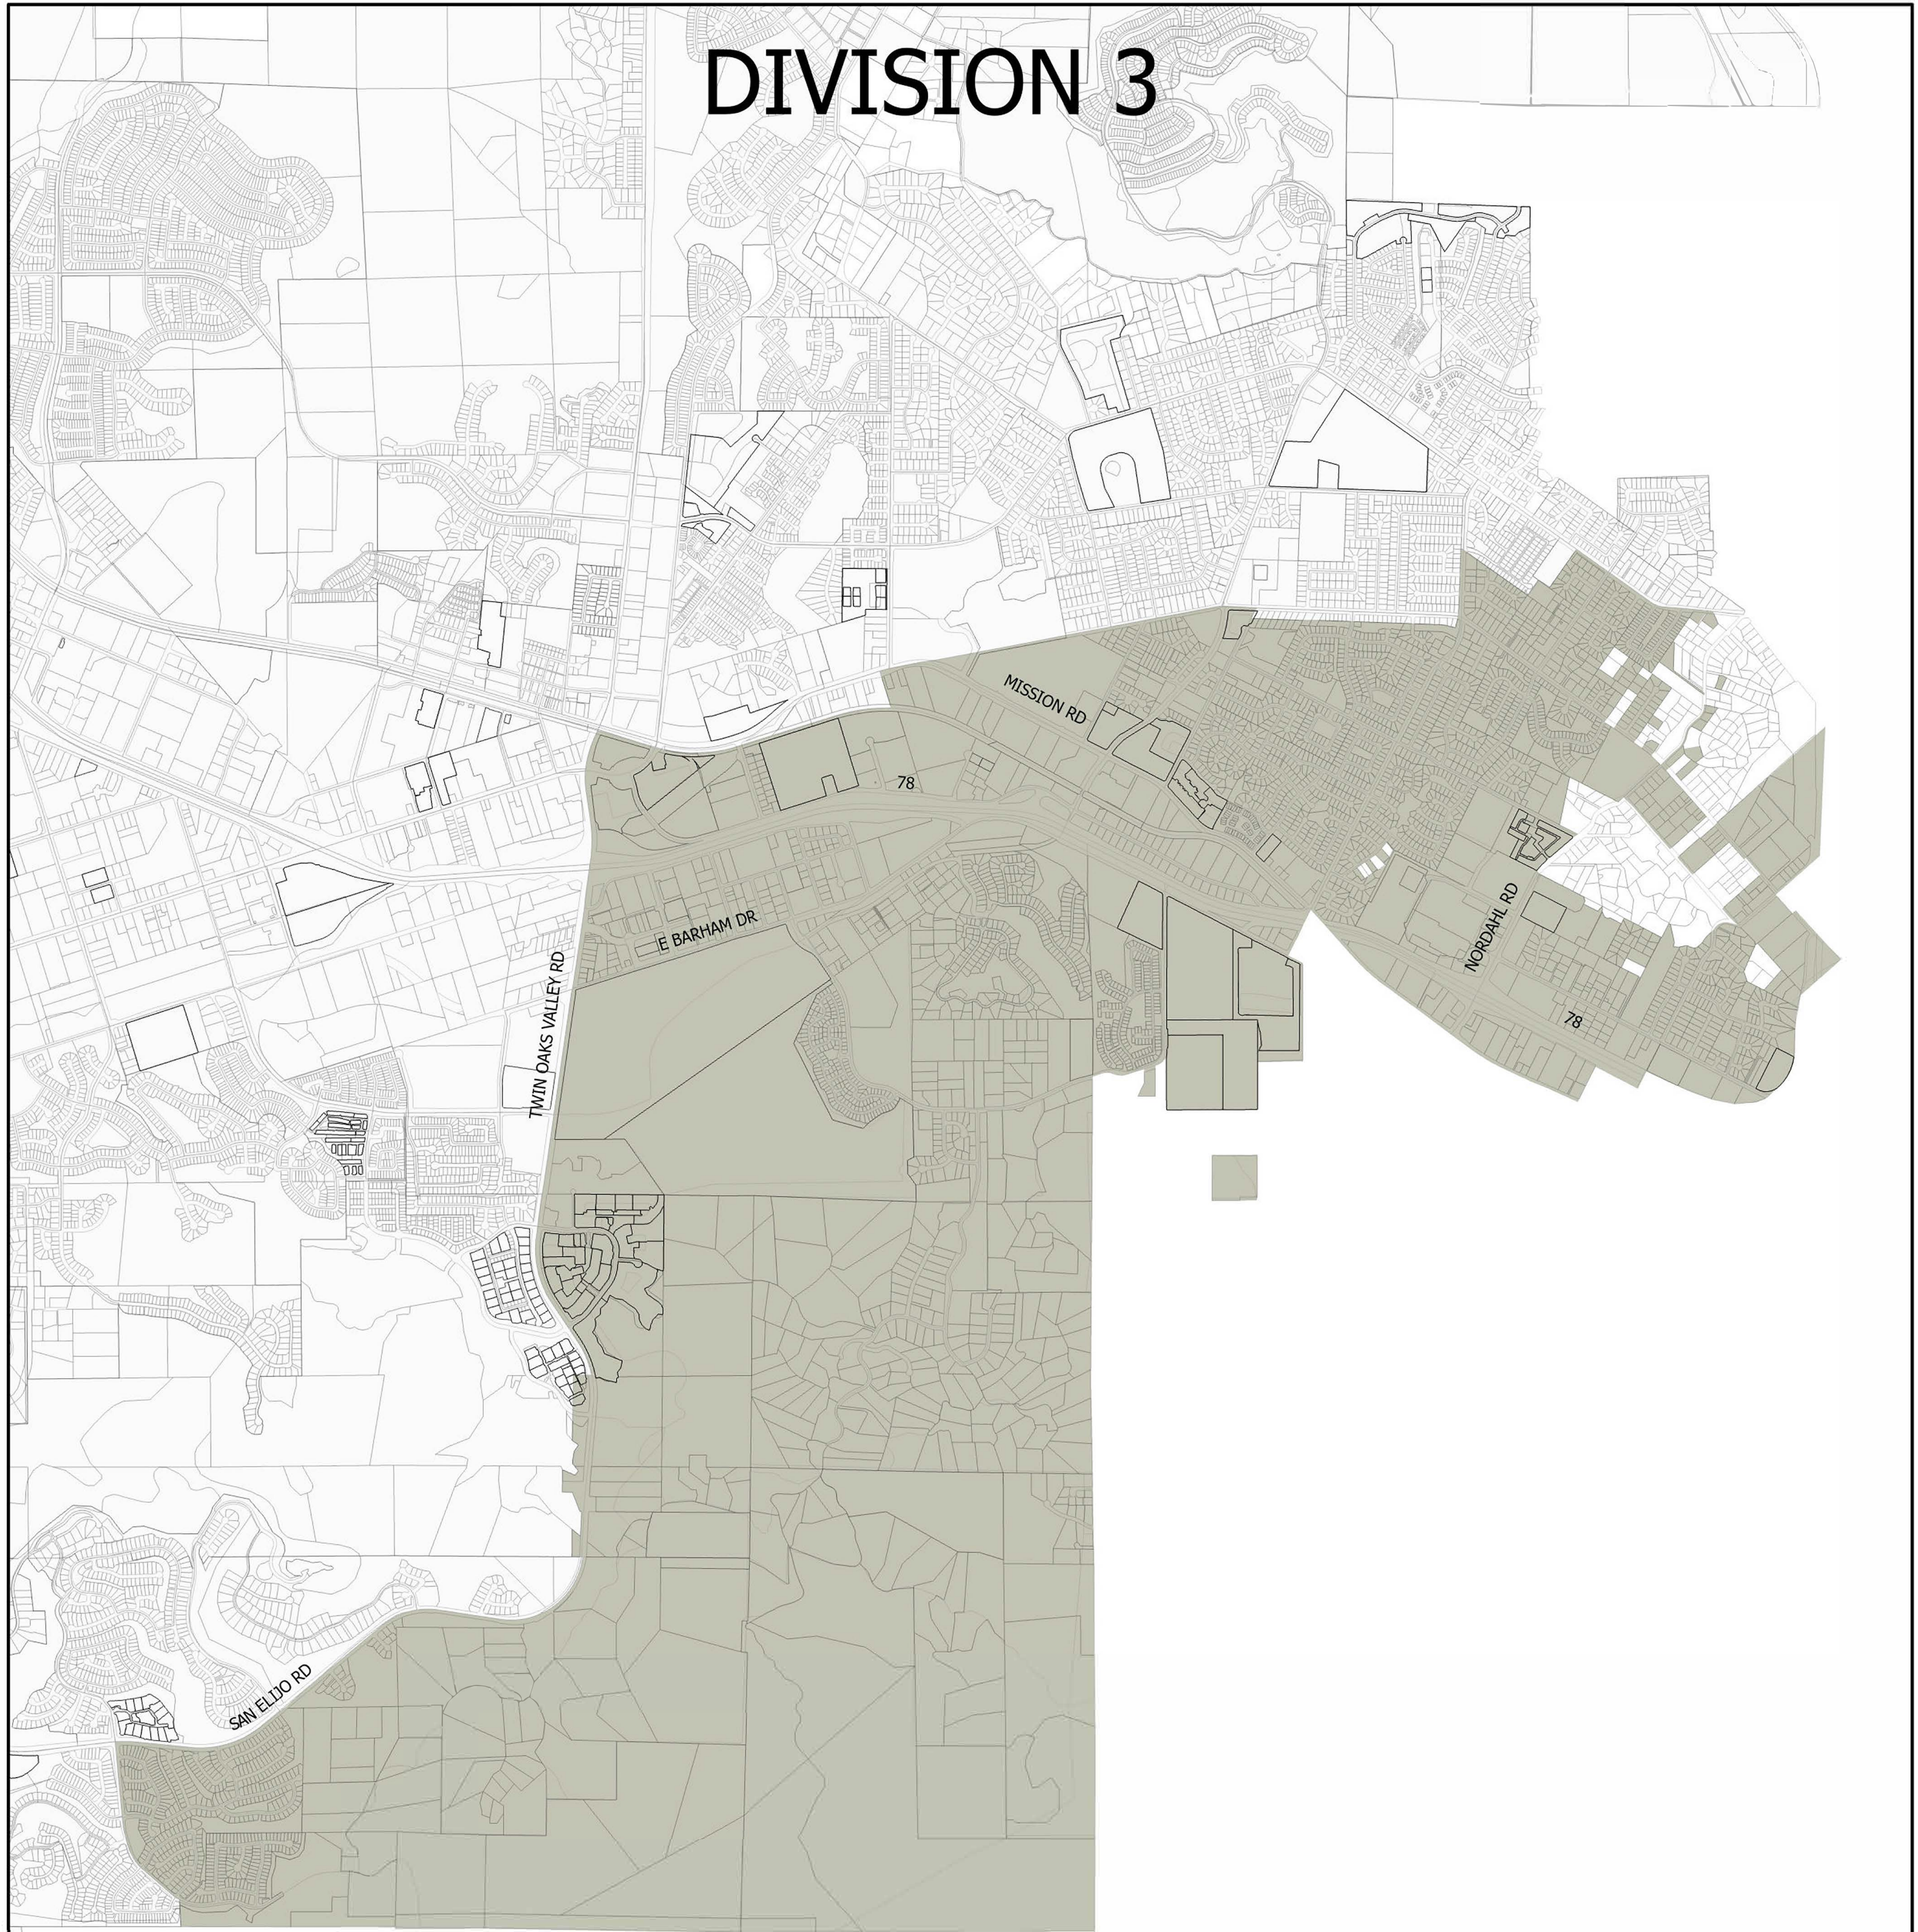

Voter Division Map 2020

CURRENT

	CENSUS BLOCKS, CLIPPED	
	DIVISION 1, PENNOCK,	20,400
	DIVISION 2, HERNANDEZ,	21,769
	DIVISION 3, ELITHARP,	20,736
	DIVISION 4, SANNELLA,	22,521
	DIVISION 5, BOYD-HODGSON,	22,964
	VVD Precincts	

DIVISION 1

DIVISION 2

DIVISION 3

NOT TO SCALE

DIVISION 4

DIVISION 5

NOT TO SCALE