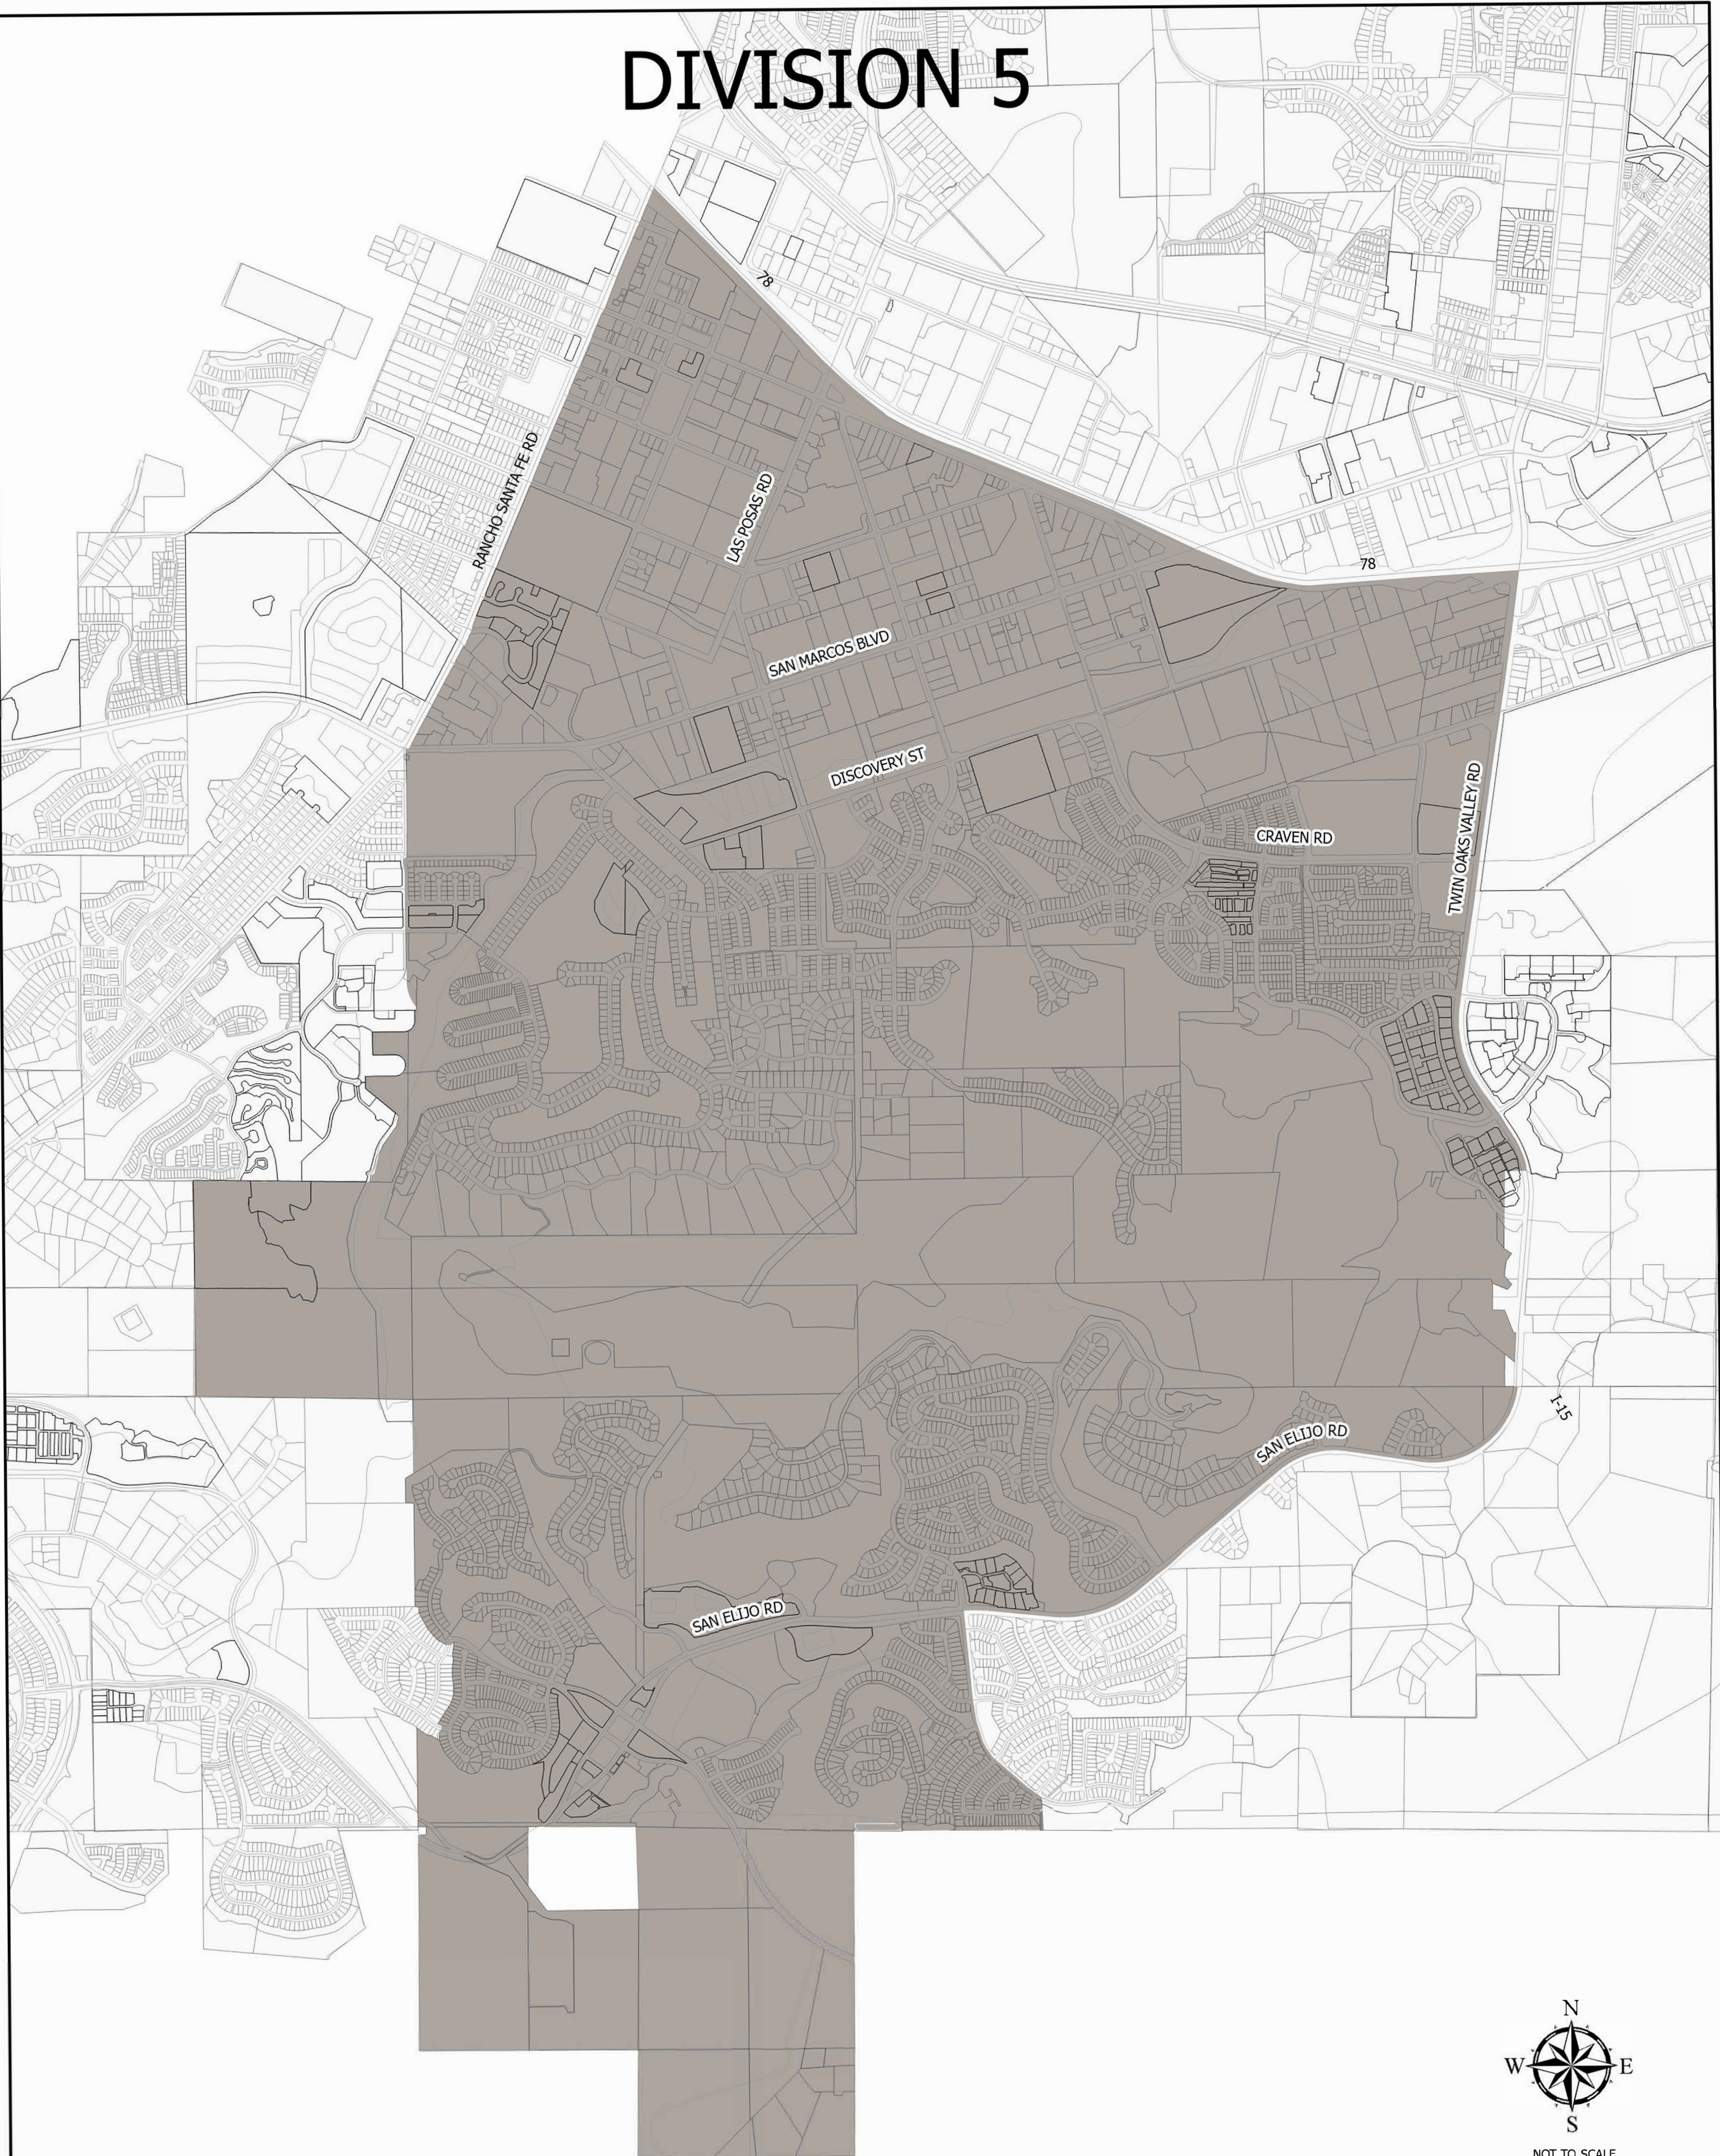

Voter Division Map 2020

CURRENT

	CENSUS BLOCKS, CLIPPED	
	DIVISION 1, PENNOCK,	20,400
	DIVISION 2, HERNANDEZ,	21,769
	DIVISION 3, ELITHARP,	20,736
	DIVISION 4, SANNELLA,	22,521
	DIVISION 5, BOYD-HODGSON,	22,964
	VVD Precincts	

DIVISION 1

DIVISION 2

DIVISION 3

NOT TO SCALE

DIVISION 4

DIVISION 5

NOT TO SCALE