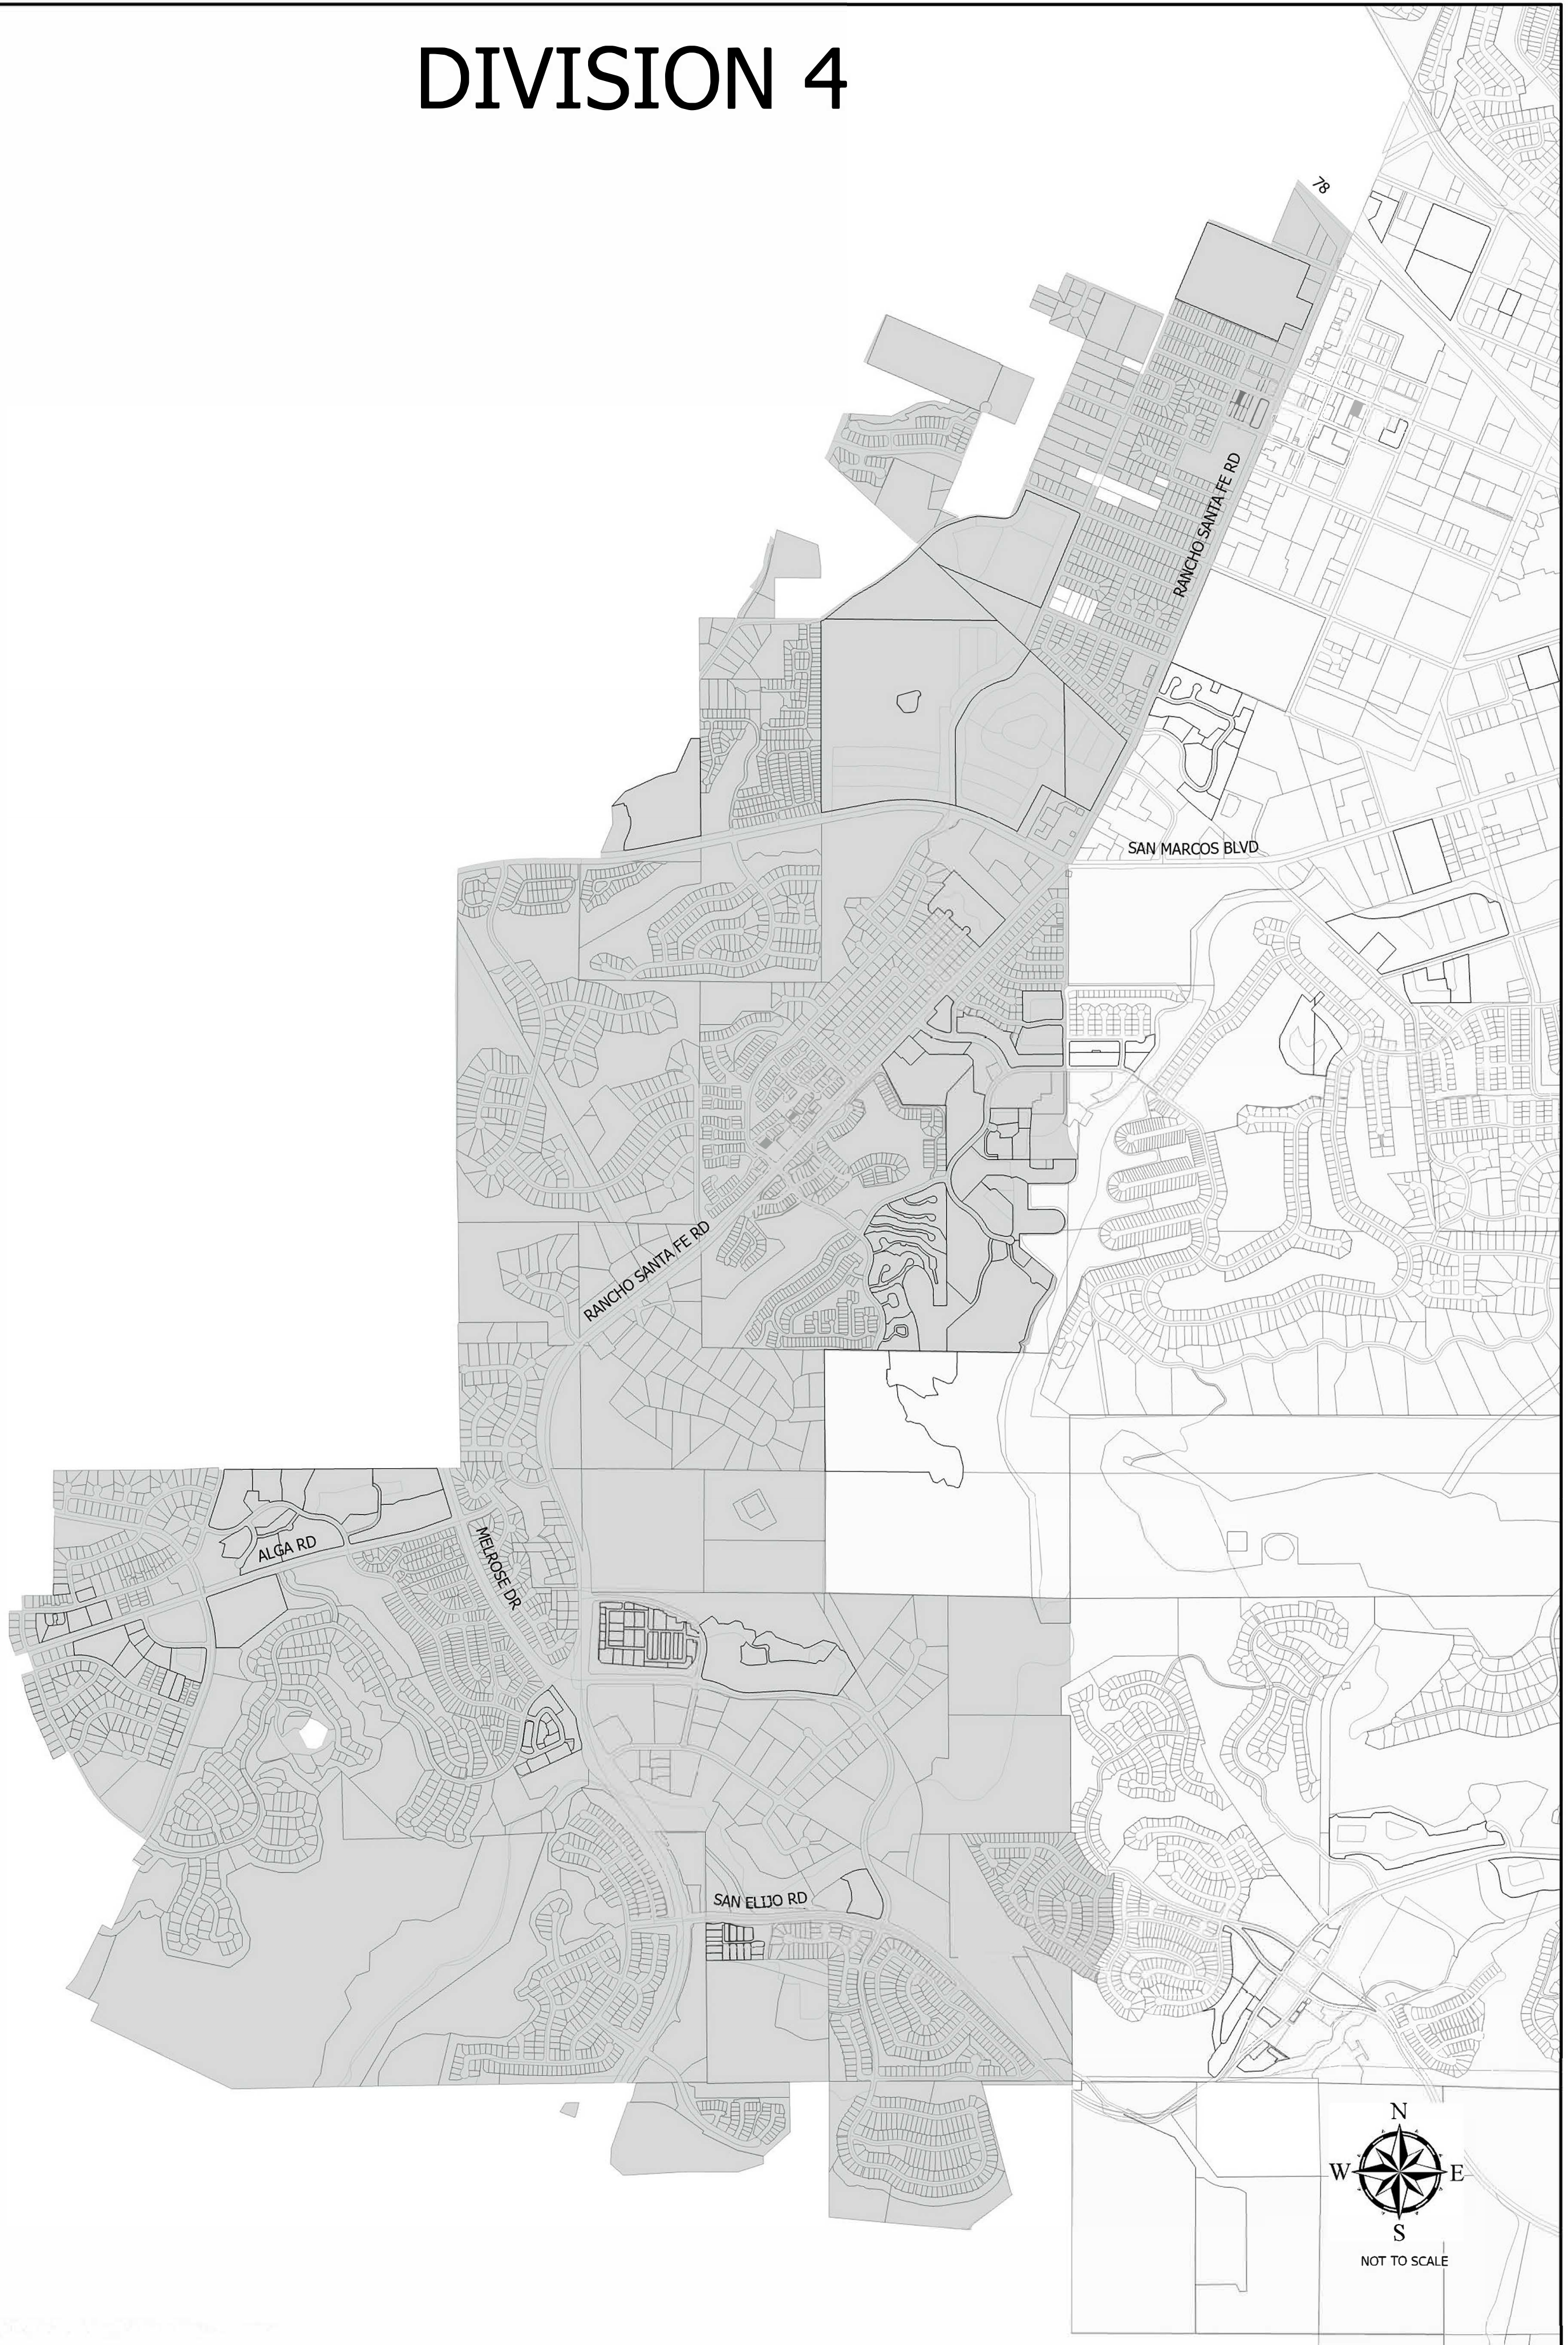

Voter Division Map 2020

CURRENT

	CENSUS BLOCKS, CLIPPED	
	DIVISION 1, PENNOCK,	20,400
	DIVISION 2, HERNANDEZ,	21,769
	DIVISION 3, ELITHARP,	20,736
	DIVISION 4, SANNELLA,	22,521
	DIVISION 5, BOYD-HODGSON,	22,964
	VVD Precincts	

DIVISION 1

DIVISION 2

DIVISION 3

NOT TO SCALE

DIVISION 4

DIVISION 5

NOT TO SCALE