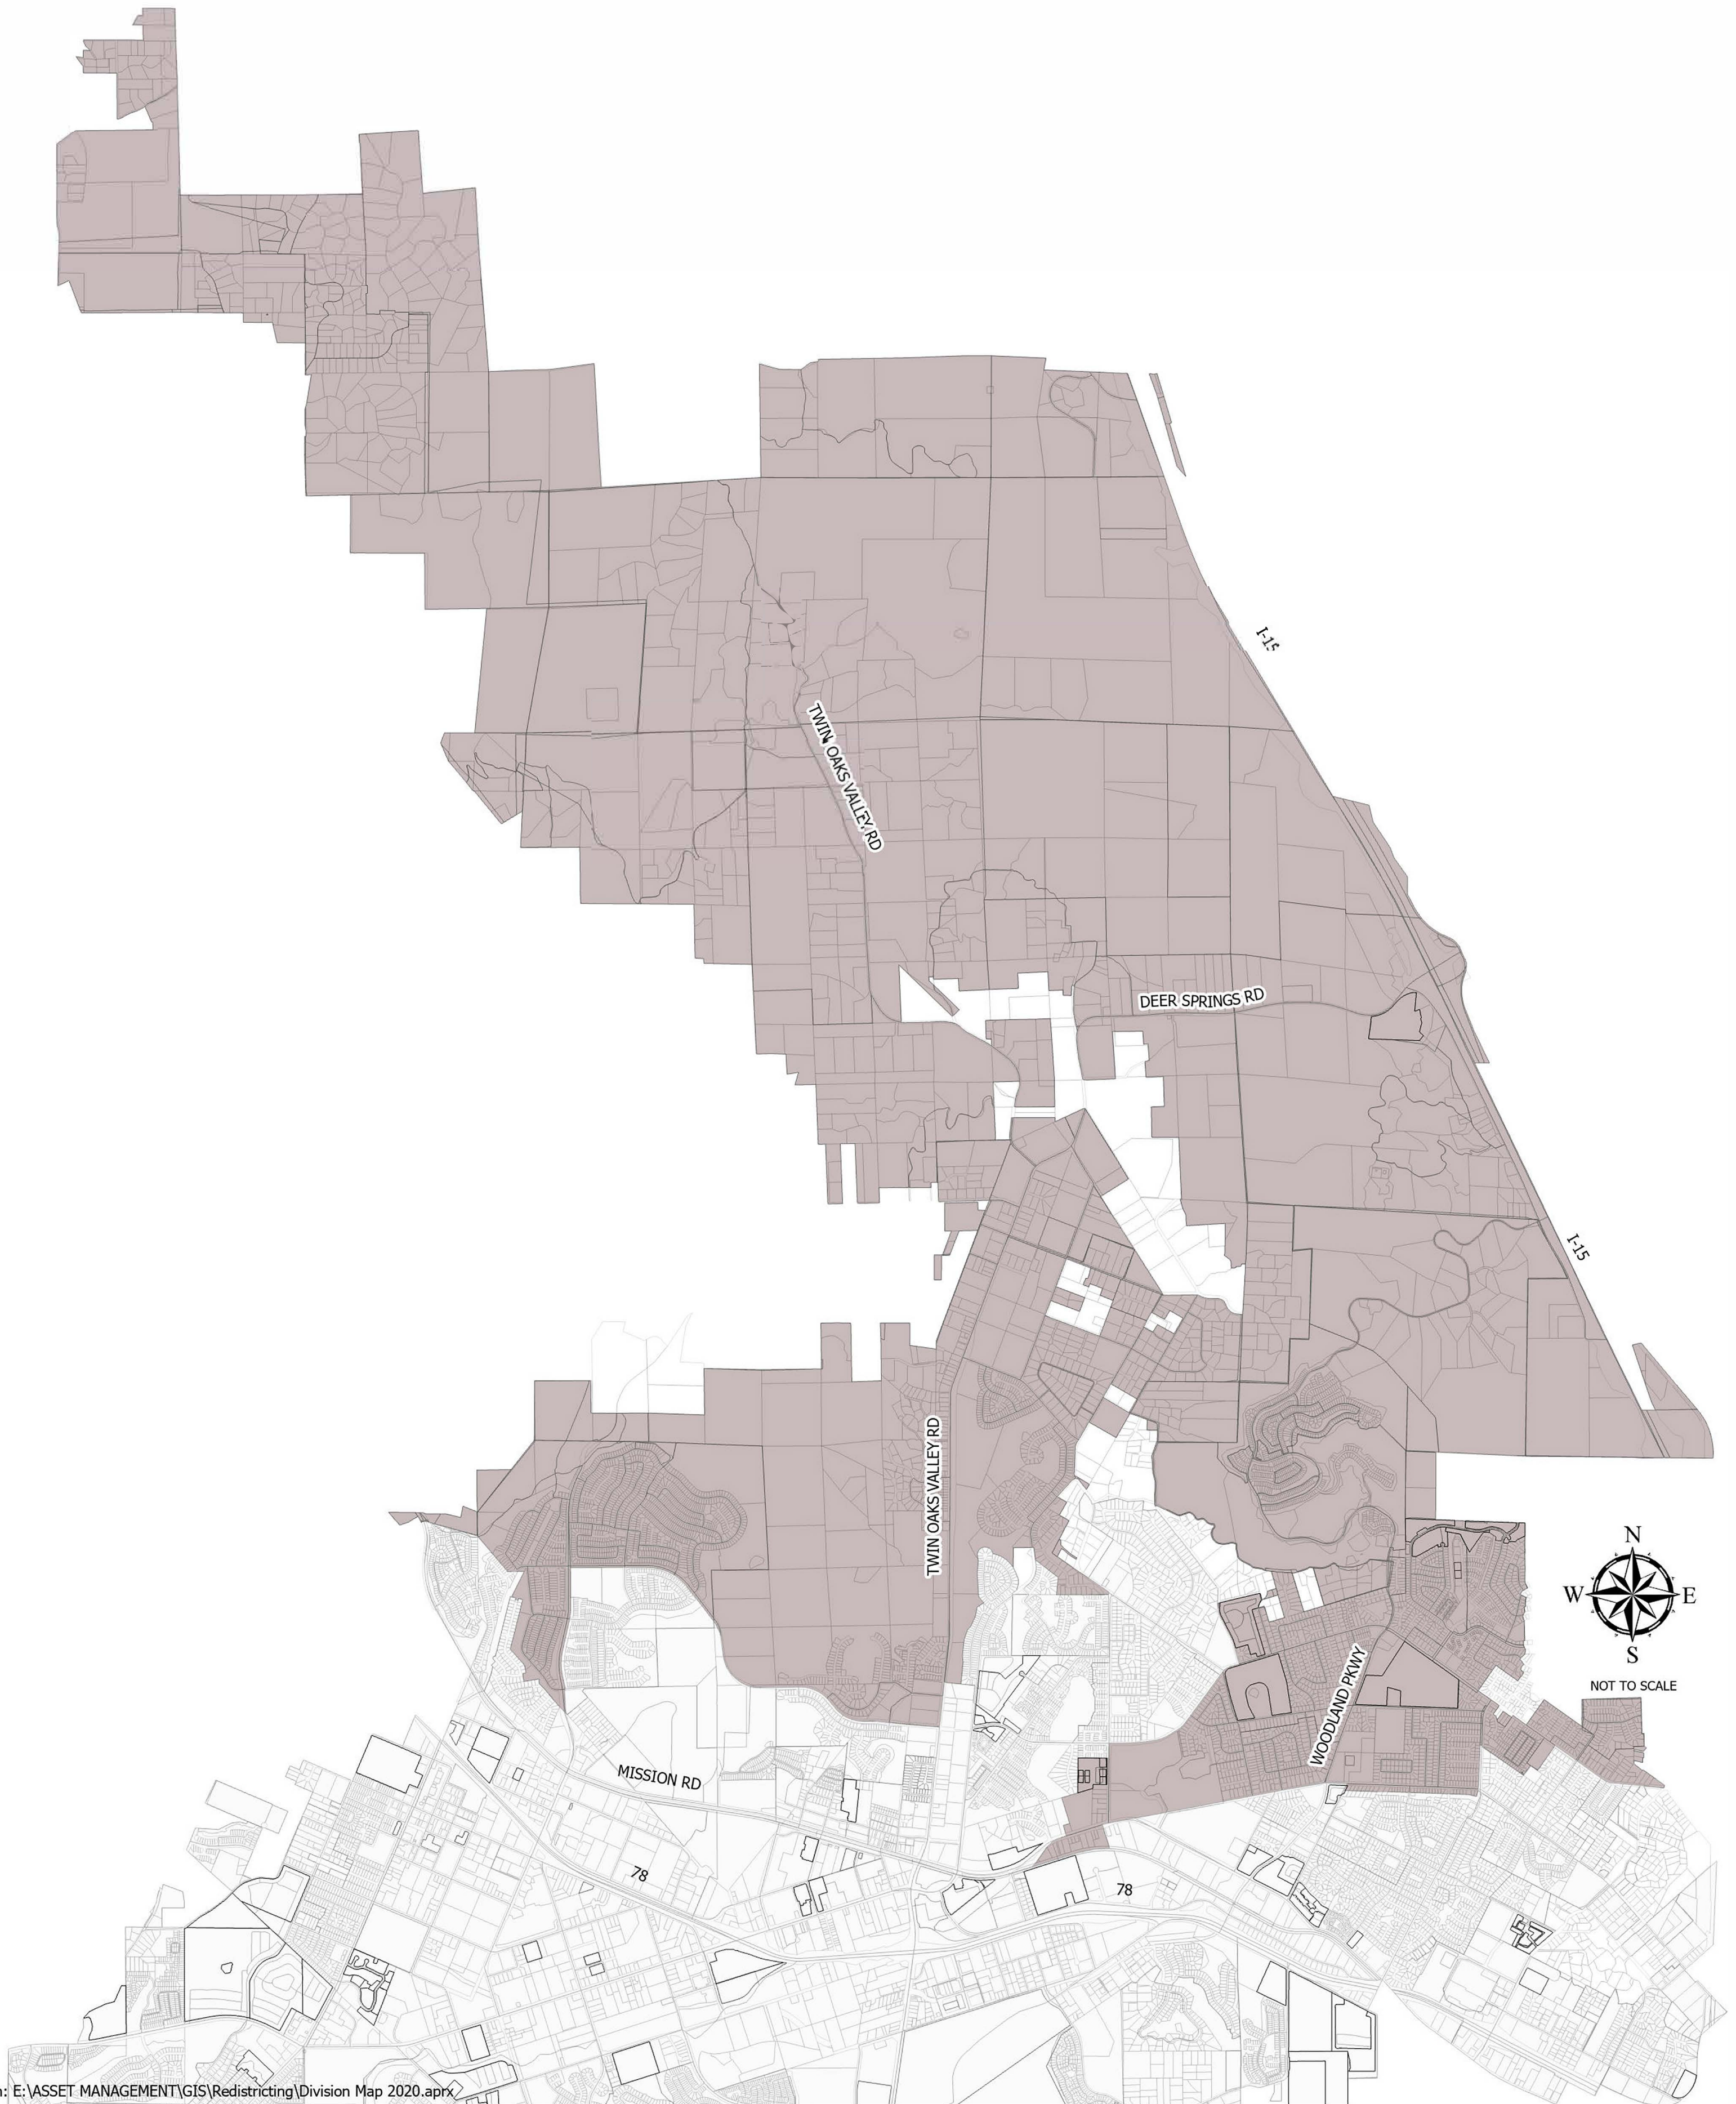

Voter Division Map 2020

CURRENT

	CENSUS BLOCKS, CLIPPED	
	DIVISION 1, PENNOCK,	20,400
	DIVISION 2, HERNANDEZ,	21,769
	DIVISION 3, ELITHARP,	20,736
	DIVISION 4, SANNELLA,	22,521
	DIVISION 5, BOYD-HODGSON,	22,964
	VVD Precincts	

DIVISION 1

DIVISION 2

DIVISION 3

NOT TO SCALE

DIVISION 4

DIVISION 5

NOT TO SCALE