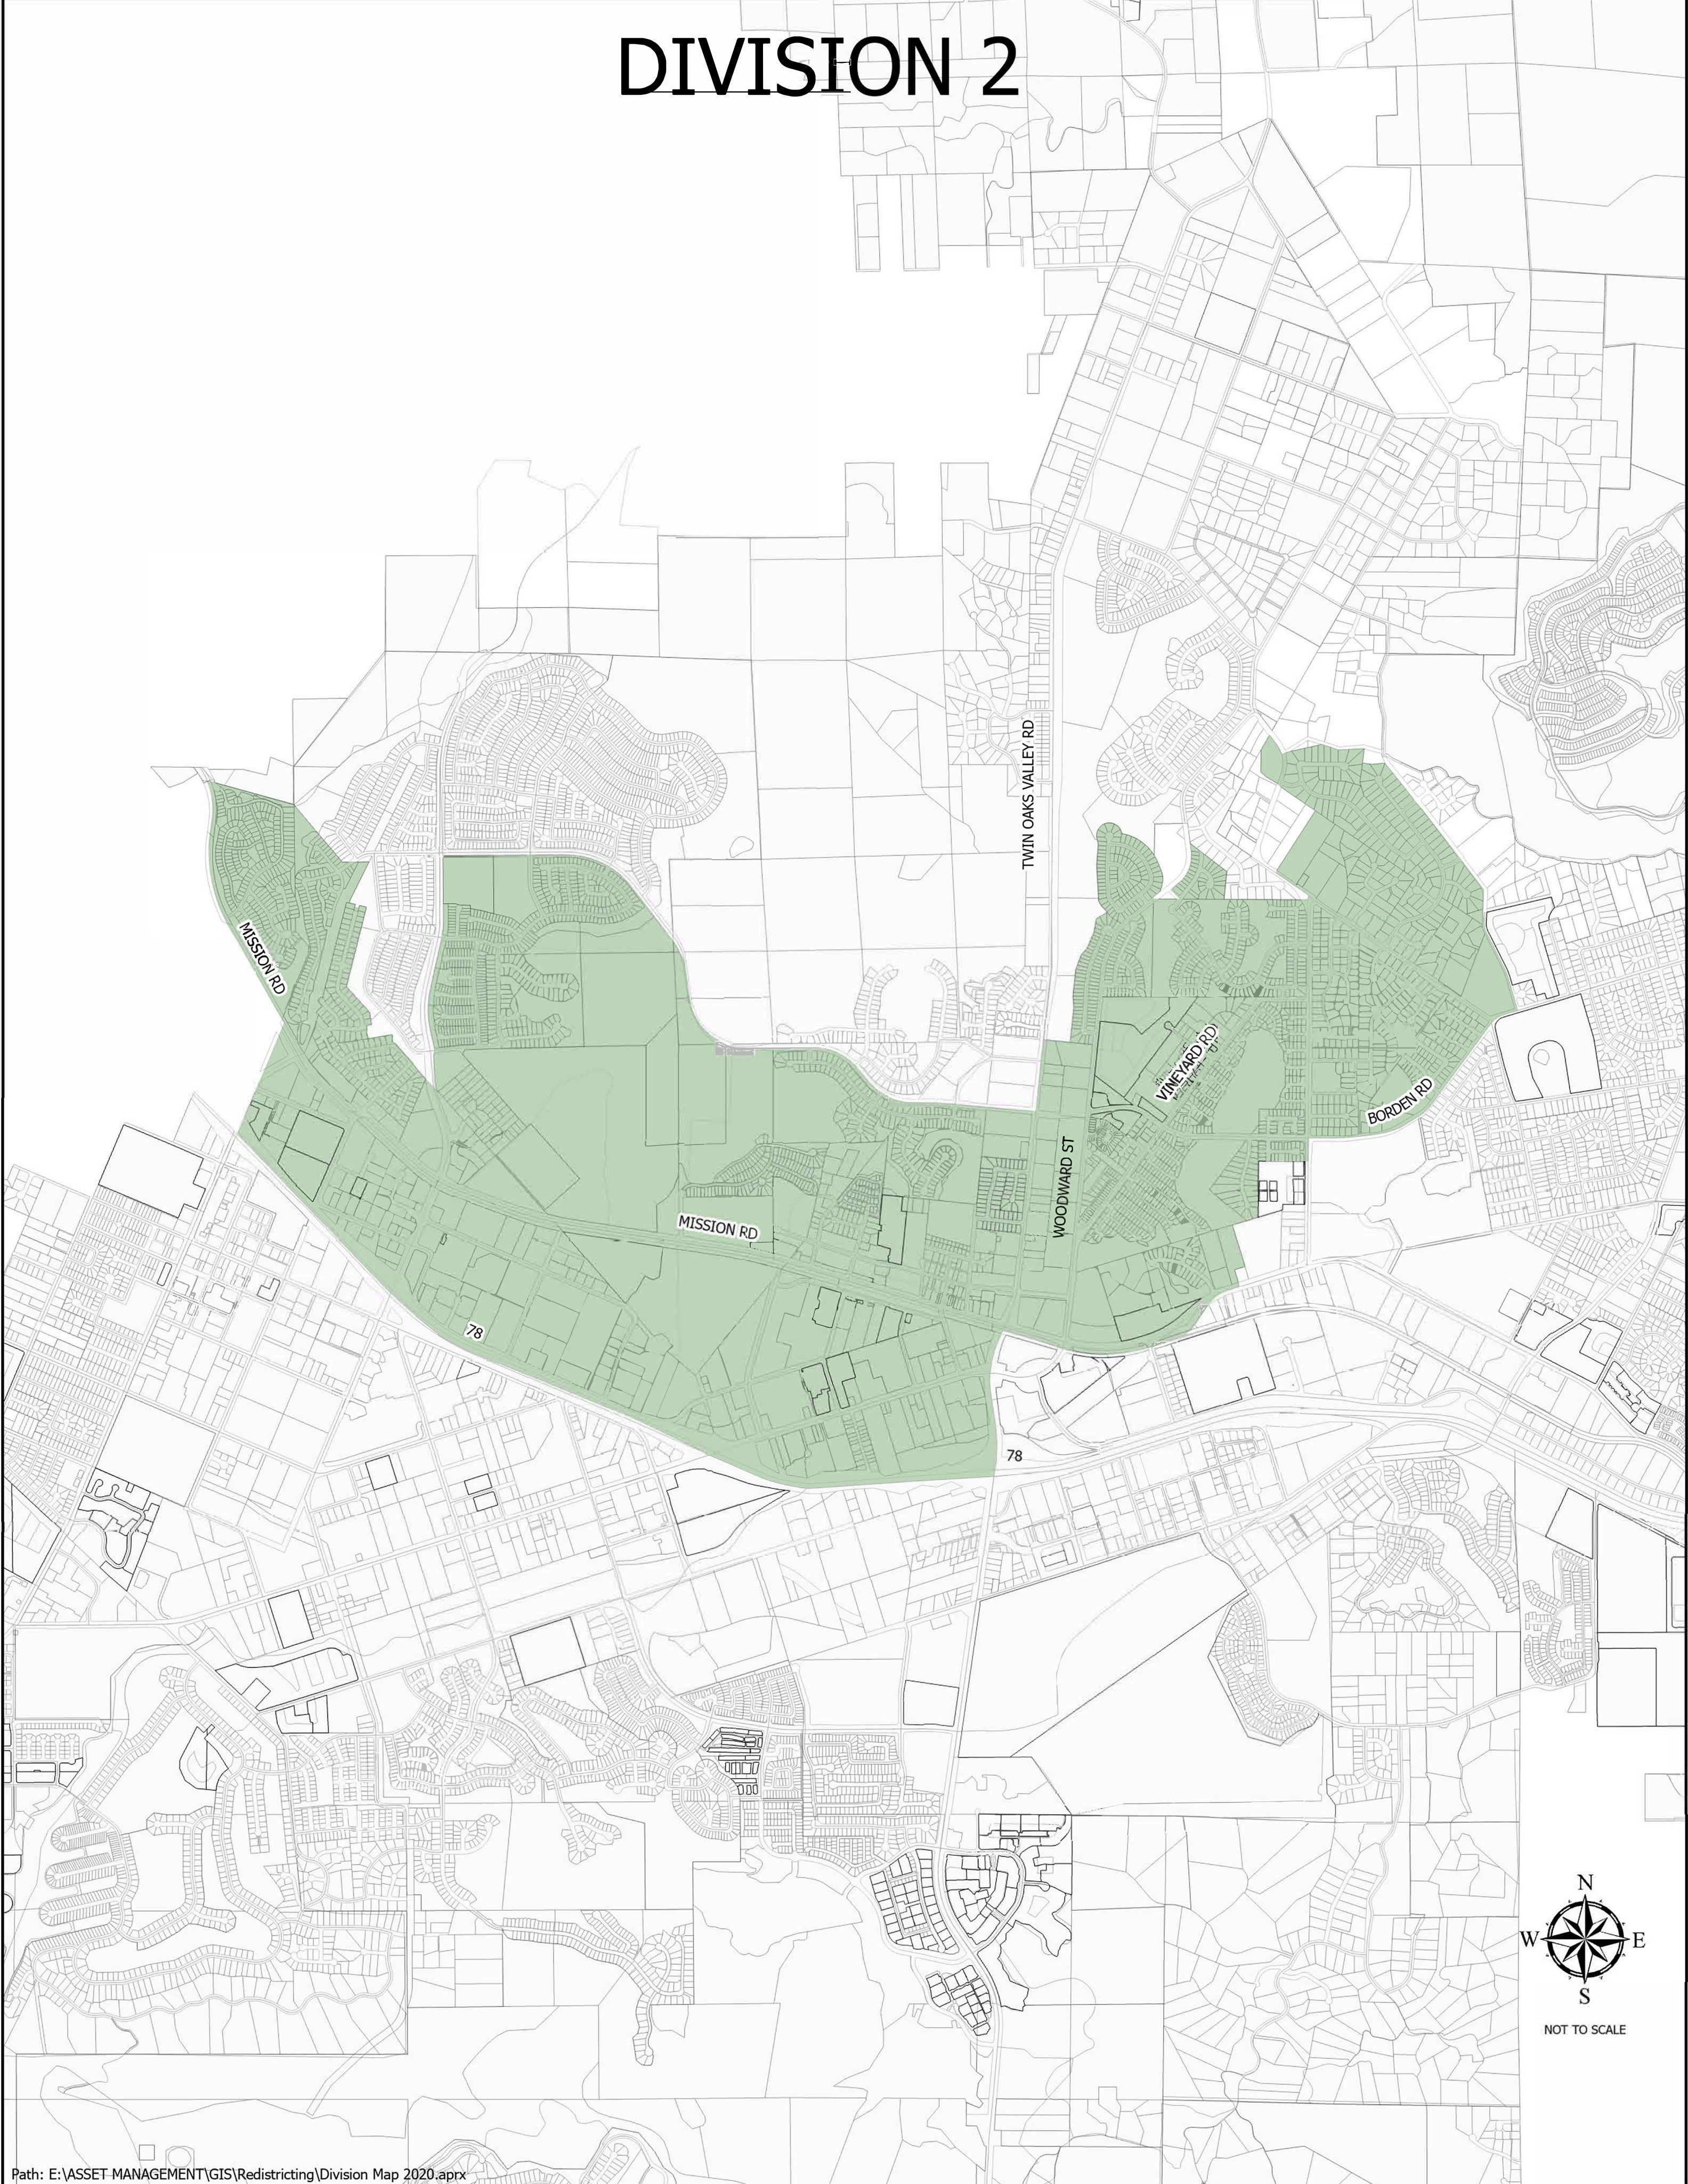

Voter Division Map 2020

CURRENT

	CENSUS BLOCKS, CLIPPED	
	DIVISION 1, PENNOCK,	20,400
	DIVISION 2, HERNANDEZ,	21,769
	DIVISION 3, ELITHARP,	20,736
	DIVISION 4, SANNELLA,	22,521
	DIVISION 5, BOYD-HODGSON,	22,964
	VVD Precincts	

DIVISION 1

DIVISION 2

DIVISION 3

NOT TO SCALE

DIVISION 4

DIVISION 5

NOT TO SCALE