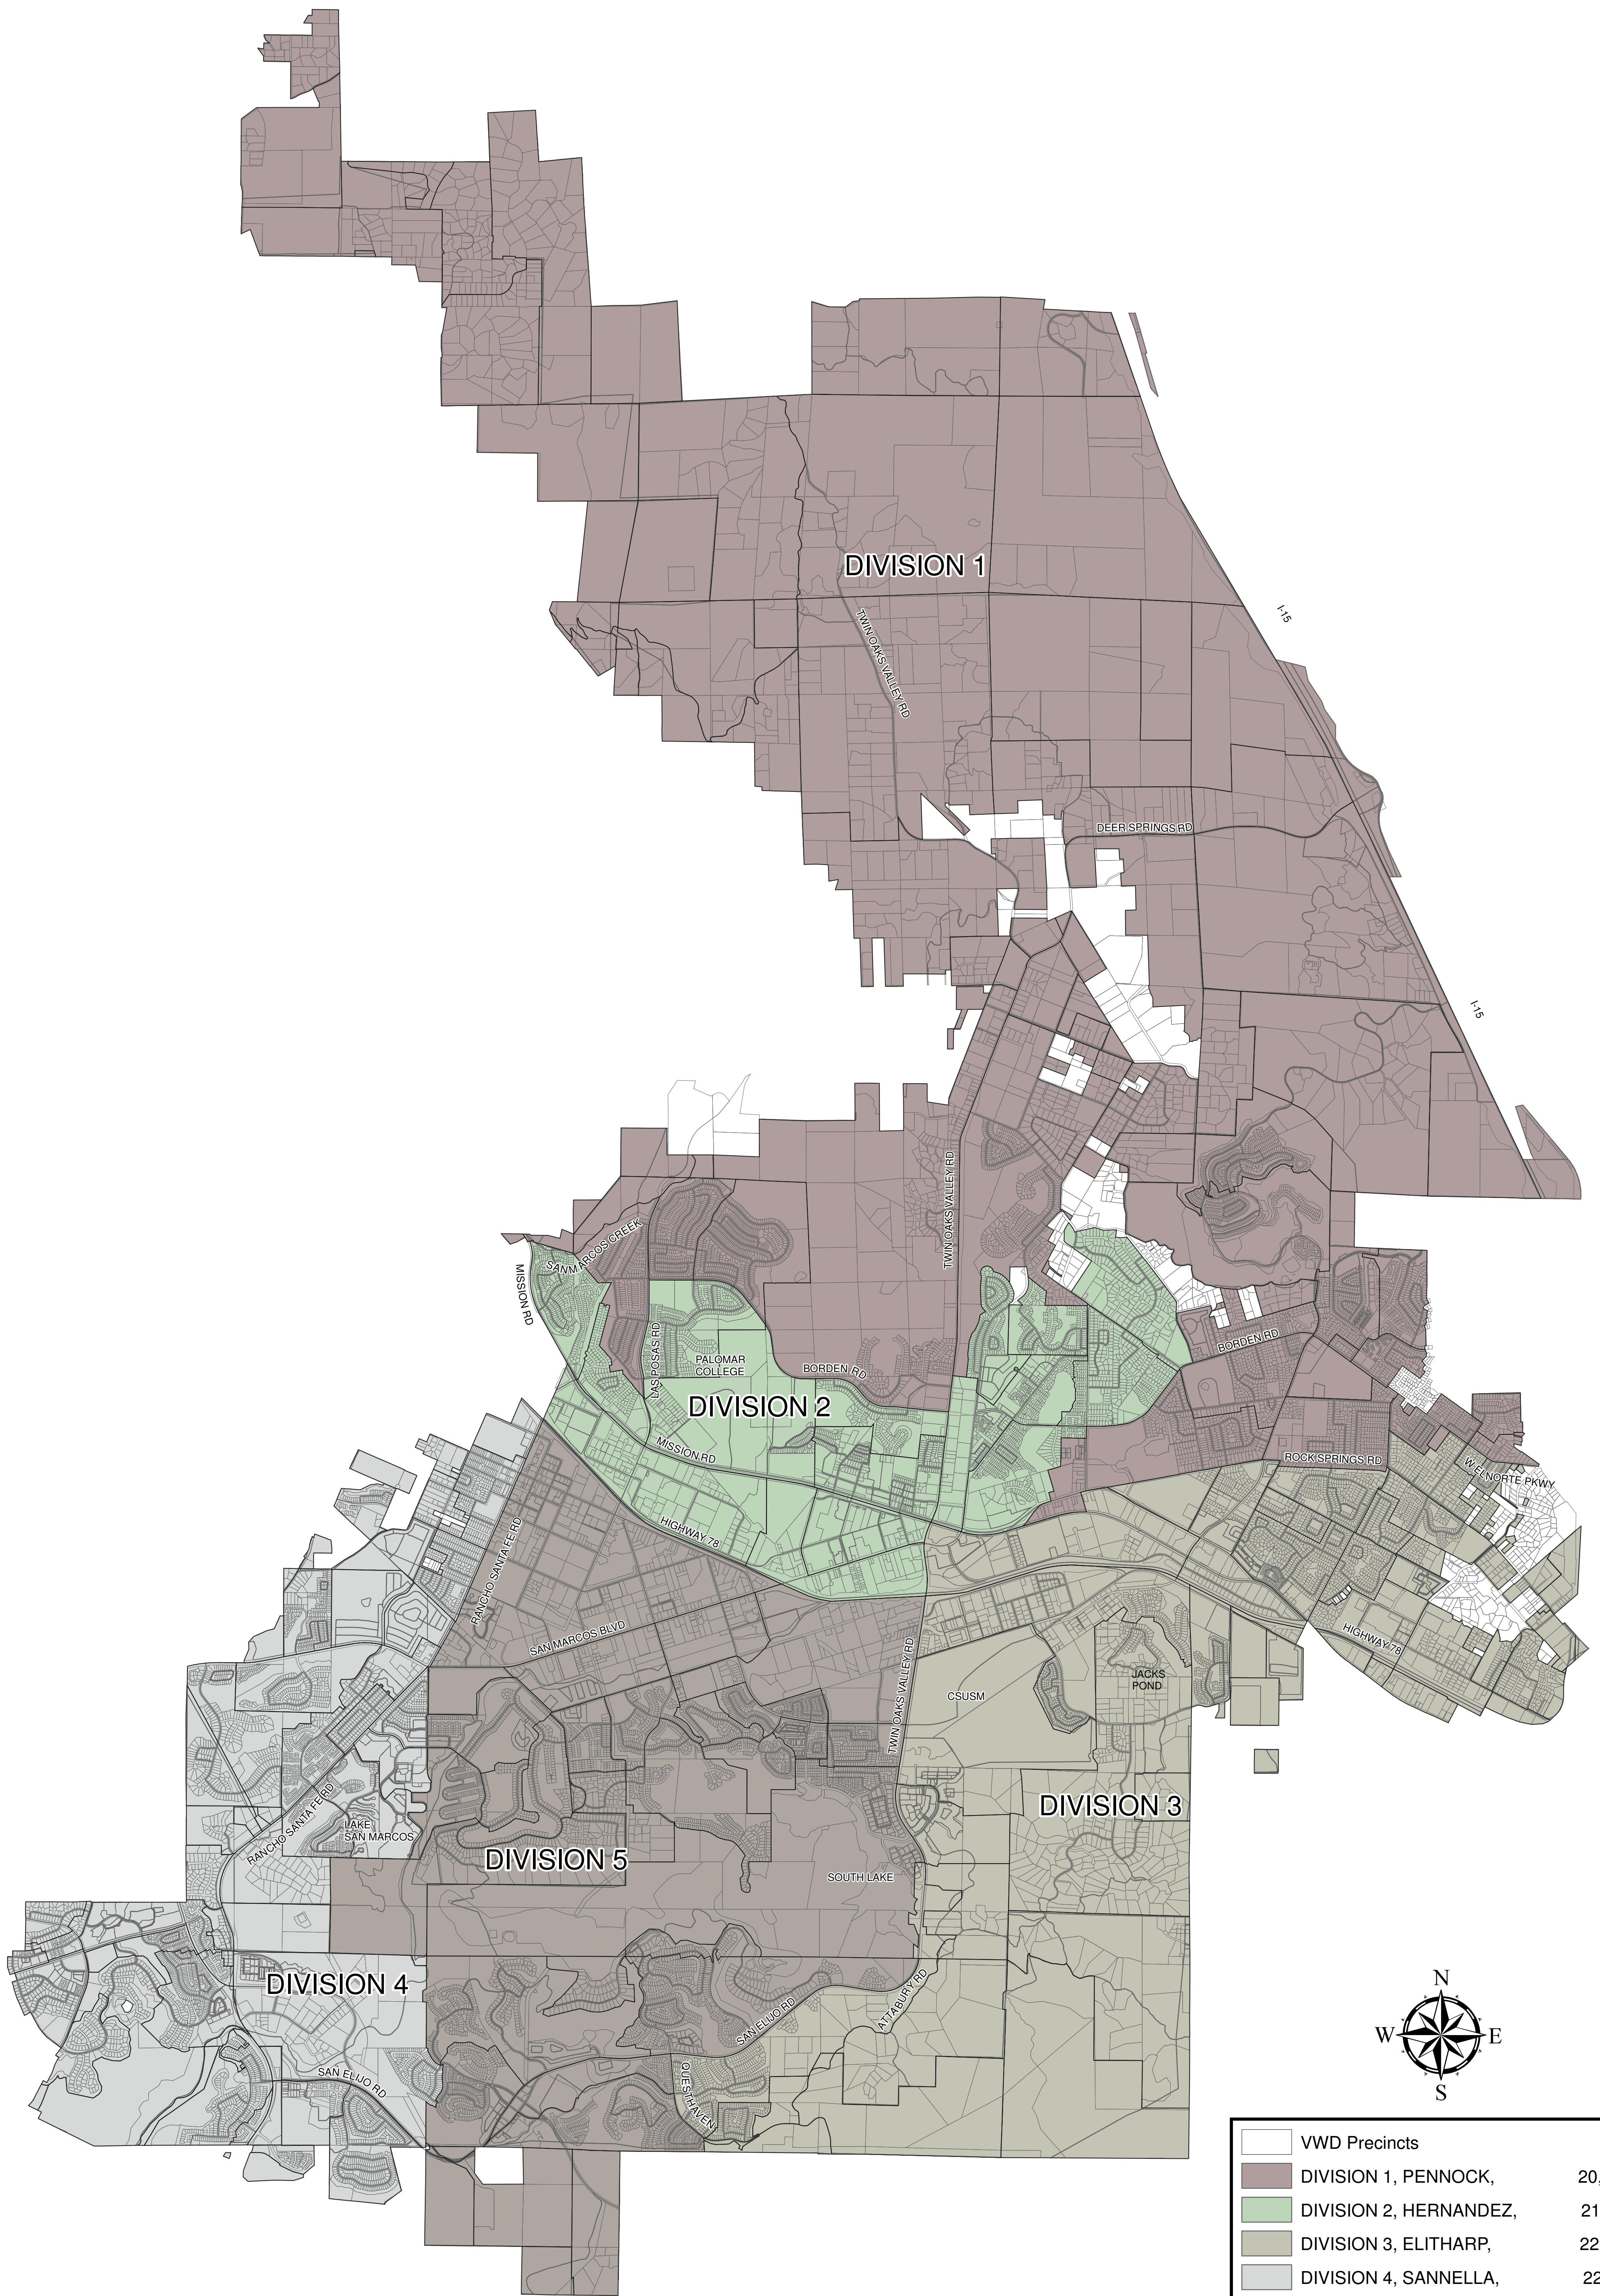

Voter Division Map 2022

	VWD Precincts	
	DIVISION 1, PENNEOCK,	20,540
	DIVISION 2, HERNANDEZ,	21,751
	DIVISION 3, ELITHARP,	22,044
	DIVISION 4, SANNELLA,	22,521
	DIVISION 5, BOYD-HODGSON,	21,532